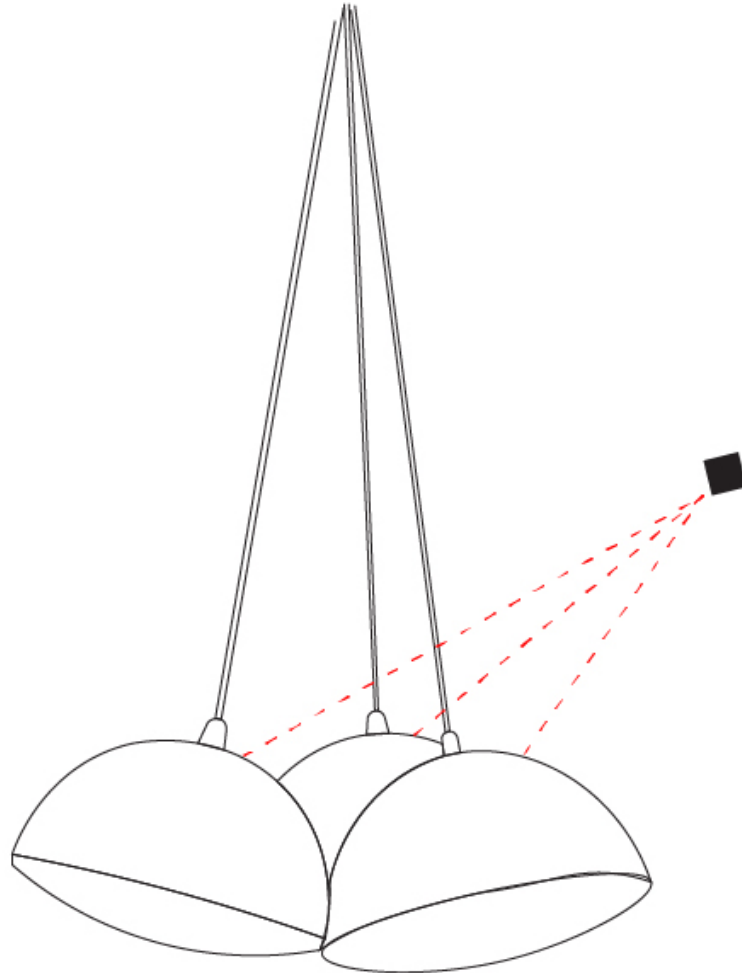

NOD 3 SUSPENSION

D91204

PROJECT	_____
TYPE	_____
SPECIFIER	_____
QUANTITY	_____
DATE	_____