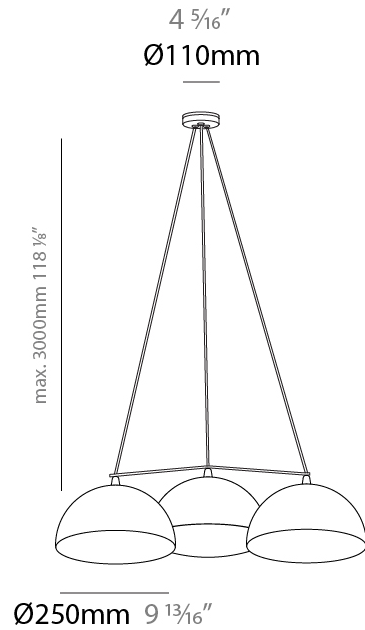

PROJECT	_____
TYPE	_____
SPECIFIER	_____
QUANTITY	_____
DATE	_____

NOD 3 SUSPENSION

D91241

base number

1. To build a product code in our configurator select the specify button on the base model # product page
2. To build a manual product code on this datasheet choose from the options listed below in blue font and add the suffix to the base model #

GENERAL

Series: Nod _____
Subseries: Nod 3 _____
Brand: Milan _____
Division: Design _____
Mounting Type: Suspension _____
Mounting Location: Ceiling _____
Subcategory: Pendant _____

PHYSICAL

Shape: Round _____
Diameter (mm): 250 _____
Diameter (in): 9 ¹³/₁₆ _____
Max. Overall Height (mm): 3000 _____
Max. Overall Height (in): 118 ¹/₈ _____
Light Distribution: Direct _____
Weight (kg): 8.1 _____
Weight (lbs): 17.997 _____
Diffuser: Opal Acid Etched Satin Glass _____
Fixture Finish: MBQ _____
Fixture Material: Stamped Steel _____

ELECTRICAL

Number of Lamps: 3 _____
Lamp Type: LED Retrofit _____
Lamp Shape: G16.5 _____
Bulb Included: Bulb Not Included _____
Total Output Wattage (W): 16.5 _____
Max. Wattage Per Lamp (W): 5.5 _____
Lamp Base: E26 _____
Input Voltage (V): 120 _____
Upon Request: 277Vac / GU24 _____

LED

OPTICAL

RATINGS AND CERTIFICATIONS

Certified By: CSA Certified to UL and CSA Standards _____
IP rating: IP20 _____