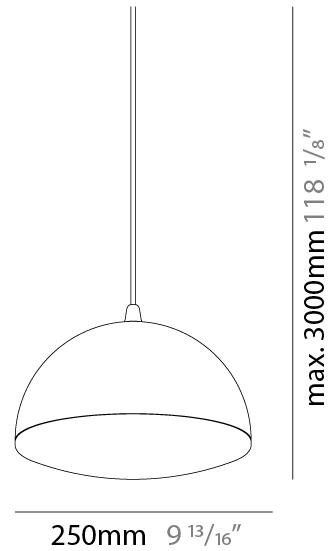

NOD 3 SUSPENSION

D91204

base number

1. To build a product code in our configurator select the specify button on the base model # product page
2. To build a manual product code on this datasheet choose from the options listed below in blue font and add the suffix to the base model #

GENERAL

Series: Nod
Subseries: Nod 3
Brand: Milan
Division: Design
Mounting Type: Suspension
Mounting Location: Ceiling
Subcategory: Pendant

PHYSICAL

Shape: Round
Diameter (mm): 250
Diameter (in): $9 \frac{13}{16}$
Max. Overall Height (mm): 3000
Max. Overall Height (in): $118 \frac{1}{8}$
Light Distribution: Direct
Weight (kg): 8.1
Weight (lbs): 17.997
Diffuser: Opal Acid Etched Satin Glass
Fixture Finish: MBQ
Fixture Material: Stamped Steel

ELECTRICAL

Number of Lamps: 3
Lamp Type: LED Retrofit
Lamp Shape: G16.5
Bulb Included: Bulb Not Included
Total Output Wattage (W): 16.5
Max. Wattage Per Lamp (W): 5.5
Lamp Base: E26
Input Voltage (V): 120
Upon Request: 277Vac / GU24

LED

OPTICAL

RATINGS AND CERTIFICATIONS

Certified By: CSA Certified to UL and CSA Standards
IP rating: IP20